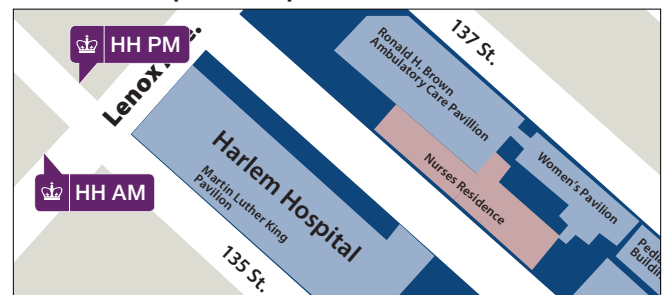

STOP LOCATIONS

- 96: 214 West 96th St. (btwn. Broadway & Amsterdam facing East)
- 116 S: NW corner of 116th St. & Broadway (mid-day only) facing South
- 116 N: NE corner of 116th St. & Broadway facing North
- ***120 E: 530 West 120th St. btwn. Broadway & Amsterdam (btwn. Pupin & Schapiro)
- 120 S: NW corner of 120th St. & Broadway facing South
- 120 N: SE corner of 120th St. & Broadway facing North
- Ⓐ Train AM: NW corner of 125th St. & St. Nicholas Ave. facing West
- Ⓐ Train PM: 125th St. btwn. St. Nicholas Ave. & Morningside
- ②③ Train AM: 105 W 125th St. (in front of Staples)
- ②③ Train PM: 72 W 125th St. (in front of Chipotle)
- 145 S: NW corner of 145th St. & Broadway facing south (MTA stop)
- 145 N: NE corner of 145th St. & Broadway facing north (MTA stop)
- 166 S: SW corner of 166th St. & Broadway facing S (Children's Hospital)
- EC: Employment Center, SE corner of Tiemann Place facing North

KEY

	Blue Shuttle
	Red Shuttle
	Green Shuttle
	Academy Branded Bus (54 Passenger Capacity)

Intercampus Shuttle *Route Maps*

Effective September 8, 2020

Morningside & Manhattanville Stops

96th Street Stop

CUIMC Stops

2/3 Train Stops

Harlem Hospital Stops

A Train Stops

MetroNorth Stop