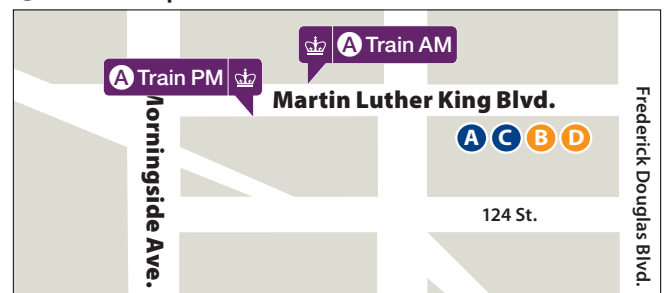

STOP LOCATIONS

- 96: 214 West 96th St. (btwn. Broadway & Amsterdam facing East)
- 116 S: NW corner of 116th St. & Broadway (mid-day only) facing South
- 116 N: NE corner of 116th St. & Broadway facing North
- ***120 E: 530 West 120th St. btwn. Broadway & Amsterdam (btwn. Pupin & Schapiro)
- 120 S: NW corner of 120th St. & Broadway facing South
- 120 N: SE corner of 120th St. & Broadway facing North
- Ⓐ Train AM: NW corner of 125th St. & St. Nicholas Ave. facing West
- Ⓐ Train PM: 125th St. btwn. St. Nicholas Ave. & Morningside
- ②③ Train AM: 105 W 125th St. (in front of Staples)
- ②③ Train PM: 72 W 125th St. (in front of Chipotle)
- 145 S: NW corner of 145th St. & Broadway facing south (MTA stop)
- 145 N: NE corner of 145th St. & Broadway facing north (MTA stop)
- 166 S: SW corner of 166th St. & Broadway facing S (Children's Hospital)
- EC: Employment Center, SE corner of Tiemann Place facing North

KEY

	Blue Shuttle
	Red Shuttle
	Green Shuttle
	Academy Branded Bus (54 Passenger Capacity)

Intercampus Shuttle *Route Maps*

Effective September 8, 2020

Morningside & Manhattanville Stops

96th Street Stop

CUIMC Stops

2/3 Train Stops

Harlem Hospital Stops

A Train Stops

MetroNorth Stop