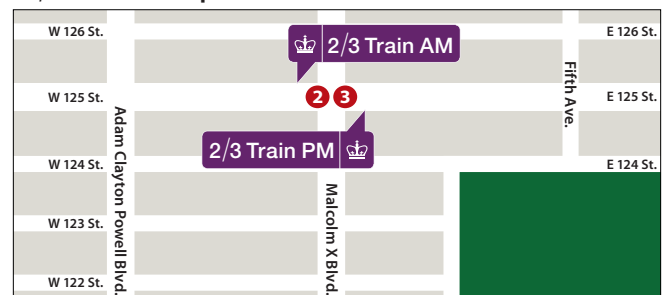

STOP LOCATIONS

- 96: 214 West 96th St. (btwn. Broadway & Amsterdam facing East)
- 116 S: NW corner of 116th St. & Broadway (mid-day only) facing South
- 116 N: NE corner of 116th St. & Broadway facing North
- ***120 E: 530 West 120th St. btwn. Broadway & Amsterdam (btwn. Pupin & Schapiro)
- 120 S: NW corner of 120th St. & Broadway facing South
- 120 N: SE corner of 120th St. & Broadway facing North
- Ⓐ Train AM: NW corner of 125th St. & St. Nicholas Ave. facing West
- Ⓐ Train PM: 125th St. btwn. St. Nicholas Ave. & Morningside
- ②③ Train AM: 105 W 125th St. (in front of Staples)
- ②③ Train PM: 72 W 125th St. (in front of Chipotle)
- 145 S: NW corner of 145th St. & Broadway facing south (MTA stop)
- 145 N: NE corner of 145th St. & Broadway facing north (MTA stop)
- 166 S: SW corner of 166th St. & Broadway facing S (Children's Hospital)
- EC: Employment Center, SE corner of Tiemann Place facing North

KEY

	Blue Shuttle
	Red Shuttle
	Green Shuttle
	Academy Branded Bus (54 Passenger Capacity)

Intercampus Shuttle *Route Maps*

Effective September 8, 2020

Morningside & Manhattanville Stops

96th Street Stop

CUIMC Stops

2/3 Train Stops

Harlem Hospital Stops

A Train Stops

MetroNorth Stop