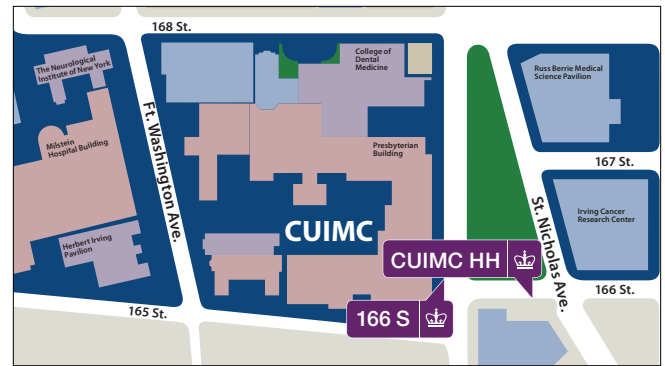

STOP LOCATIONS

- 96: 214 West 96th St. (btwn. Broadway & Amsterdam facing East)
- 116 S: NW corner of 116th St. & Broadway (mid-day only) facing South
- 116 N: NE corner of 116th St. & Broadway facing North
- ***120 E: 530 West 120th St. btwn. Broadway & Amsterdam (btwn. Pupin & Schapiro)
- 120 S: NW corner of 120th St. & Broadway facing South
- 120 N: SE corner of 120th St. & Broadway facing North
- Ⓐ Train AM: NW corner of 125th St. & St. Nicholas Ave. facing West
- Ⓐ Train PM: 125th St. btwn. St. Nicholas Ave. & Morningside
- ②③ Train AM: 105 W 125th St. (in front of Staples)
- ②③ Train PM: 72 W 125th St. (in front of Chipotle)
- 145 S: NW corner of 145th St. & Broadway facing south (MTA stop)
- 145 N: NE corner of 145th St. & Broadway facing north (MTA stop)
- 166 S: SW corner of 166th St. & Broadway facing S (Children's Hospital)
- EC: Employment Center, SE corner of Tiemann Place facing North

KEY

	Blue Shuttle
	Red Shuttle
	Green Shuttle
	Academy Branded Bus (54 Passenger Capacity)

Intercampus Shuttle *Route Maps*

Effective September 8, 2020

Morningside & Manhattanville Stops

96th Street Stop

CUIMC Stops

2/3 Train Stops

Harlem Hospital Stops

A Train Stops

MetroNorth Stop